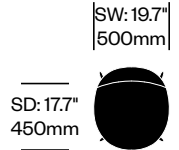

SIDE CHAIR

Leather	Number	List Price
Gloss Shell, Gloss Base	HCCS-CPS4-GG1	1,270.00
Gloss Shell, Chrome Base	HCCS-CPS4-GC1	1,325.00
Matte Shell, Matte Base	HCCS-CPS4-MM1	1,305.00
Matte Shell, Chrome Base	HCCS-CPS4-MC1	1,495.00