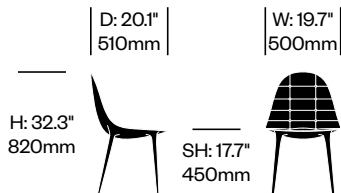

SIDE CHAIR

Leather	Number	List Price
Gloss Shell, Gloss Base	HCCS-CPS4-GG1	1,270.00
Gloss Shell, Chrome Base	HCCS-CPS4-GC1	1,325.00
Matte Shell, Matte Base	HCCS-CPS4-MM1	1,305.00
Matte Shell, Chrome Base	HCCS-CPS4-MC1	1,495.00

Fabric	Number	List Price
Gloss Shell, Gloss Base	HCCS-CPS4-GG2	1,200.00
Gloss Shell, Chrome Base	HCCS-CPS4-GC2	1,285.00
Matte Shell, Matte Base	HCCS-CPS4-MM2	1,235.00
Matte Shell, Chrome Base	HCCS-CPS4-MC2	1,415.00