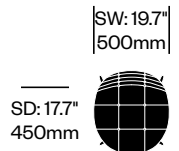

SIDE CHAIR

Leather	Number	List Price
Gloss Shell, Gloss Base	HCCS-CPS4-GG1	1,270.00
Gloss Shell, Chrome Base	HCCS-CPS4-GC1	1,325.00
Matte Shell, Matte Base	HCCS-CPS4-MM1	1,305.00
Matte Shell, Chrome Base	HCCS-CPS4-MC1	1,495.00

Fabric	Number	List Price
Gloss Shell, Gloss Base	HCCS-CPS4-GG2	1,200.00
Gloss Shell, Chrome Base	HCCS-CPS4-GC2	1,285.00
Matte Shell, Matte Base	HCCS-CPS4-MM2	1,235.00
Matte Shell, Chrome Base	HCCS-CPS4-MC2	1,415.00