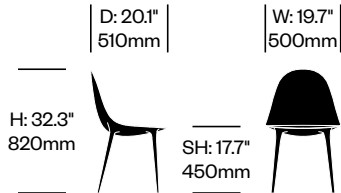

Additional Notes

The legs may be finished in Chrome (26-CHR), or painted to match the exterior shell. However, when a Gloss White (69-CPB) shell is specified, the legs must be Chrome (26-CHR).

Meets ANSI/BIFMA X5.1 Standard for Office Seating.

SIDE CHAIR

Leather	Number	List Price
Gloss Shell, Gloss Base	HCCS-CPS4-GG1	1,270.00
Gloss Shell, Chrome Base	HCCS-CPS4-GC1	1,325.00
Matte Shell, Matte Base	HCCS-CPS4-MM1	1,305.00
Matte Shell, Chrome Base	HCCS-CPS4-MC1	1,495.00